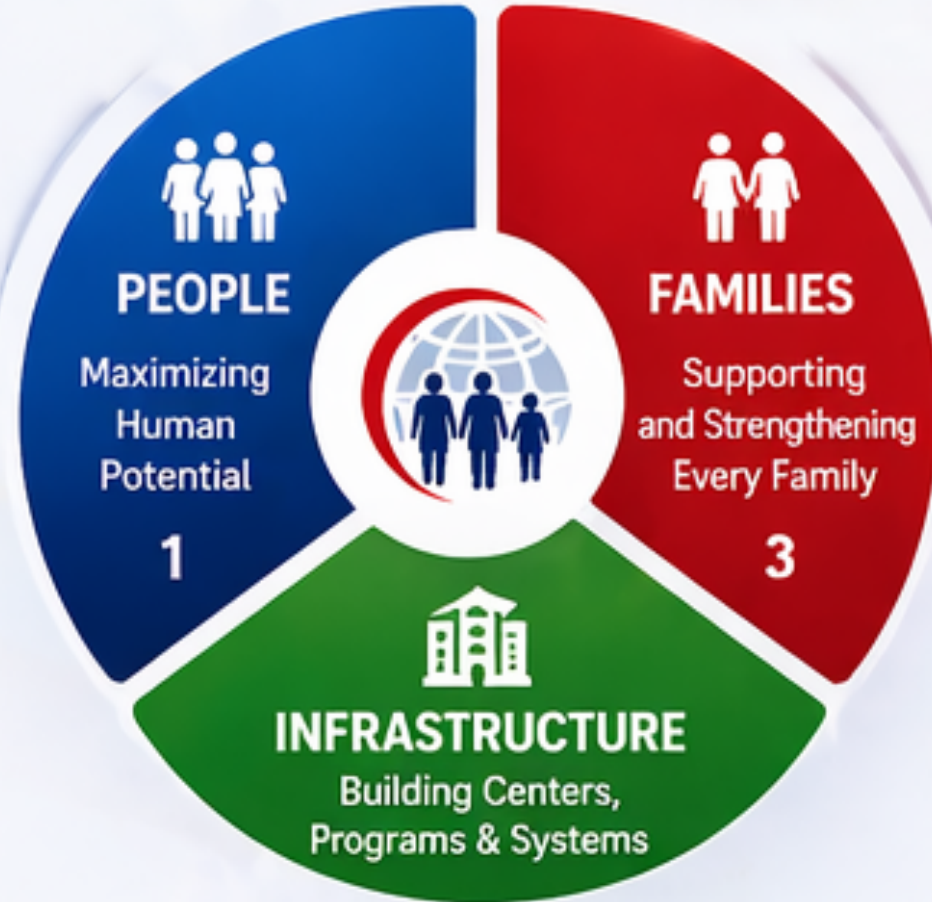

**GLOBAL MAN™
& BIG FAMILY®**

★ **OUR SOLUTION** ★

A NEW SYSTEM FOR A STRONGER FUTURE

We have created a comprehensive Demographic System that strengthens families, **develops human potential**, and builds a prosperous nation.

OUR GOAL:
Thriving Families. Empowered People. A Strong America. ★

THE DEMOGRAPHIC SYSTEM MODEL

Three Core Pillars Working Together

- Early Development Centers**
From birth to potential
- Education & Talent Programs**
Unlocking every child's abilities
- Youth Movement & Leadership**
Engaging the next generation
- Health & Well-being**
Stronger bodies, stronger minds
- Innovation & Technology**
Tools for a better tomorrow