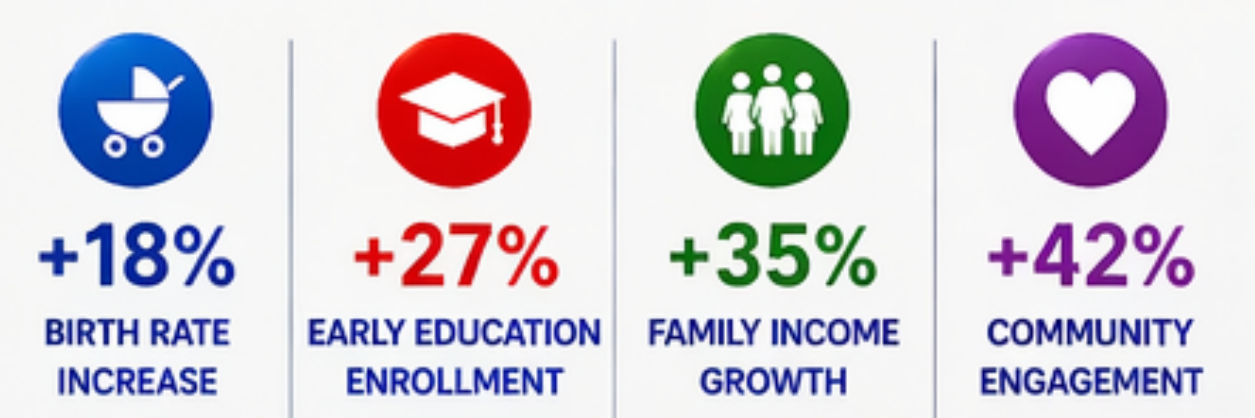

- ✓ Evidence-Based
- ✓ Innovative & Scalable
- ✓ Community Approved

★ OUR CORE TOOLS & TECHNOLOGIES ★

<p>VOTER & COMMUNITY ENGAGEMENT SYSTEMS</p> <p>Data-driven platforms that connect, educate, and activate communities.</p>	<p>EARLY DEVELOPMENT TECHNOLOGIES</p> <p>Centers, programs and tools that give every child the best start in life.</p>	<p>FAMILY SUPPORT SYSTEMS</p> <p>Resources, guidance and real support for strong, healthy families.</p>	<p>YOUTH MOVEMENT PLATFORMS</p> <p>Inspiring the next generation to lead, serve and build a better tomorrow.</p>	<p>VALUES & CULTURE SOLUTIONS</p> <p>Programs that strengthen valued, character and community culture.</p>	<p>BRANDED PRODUCTION & INNOVATION</p> <p>Patented products and branded solutions that drive impact and sustainability.</p>
--	---	--	---	---	--

PILOT MODEL AUSTIN, TEXAS

- Real community. Real results. Real transformation.
- Multiple partners working together.
- Scalable. Replicable. Sustainable.

KEY PILOT RESULTS (24 MONTHS)

SCALABLE FROM 1 STATE TO 50