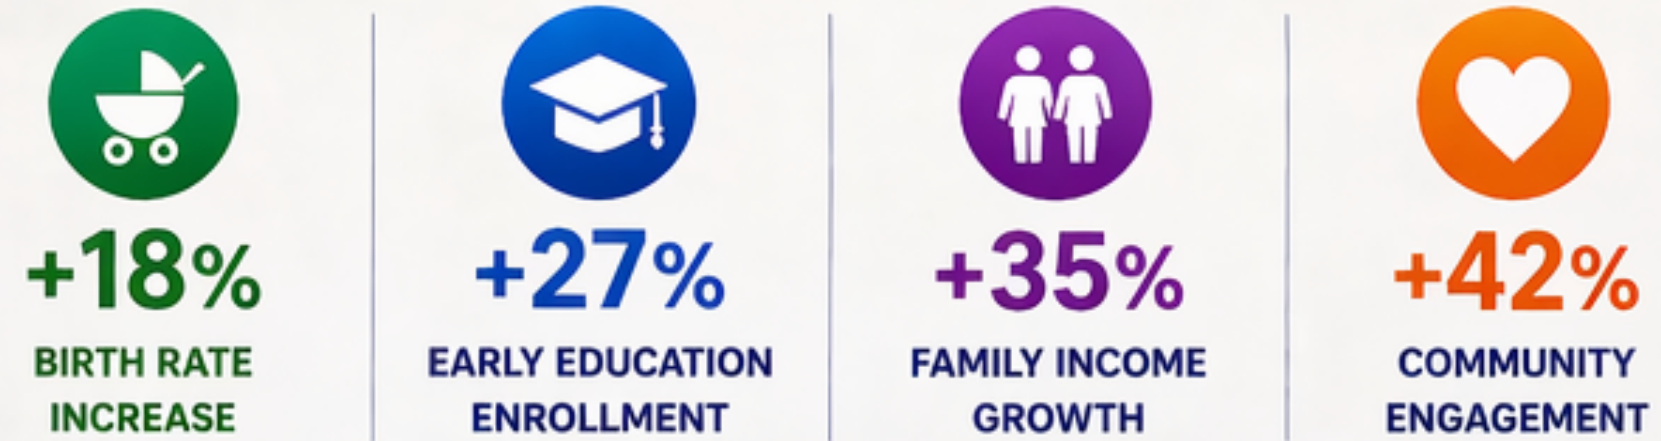

02

Youth Leadership Initiative

Empowering young leaders to serve and inspire.

- +35%** Youth Participation
- +18%** Community Service Hours

COLUMBUS, OHIO

03

Family Support Program

Providing resources, coaching and support for strong families.

- +32%** Family Stability
- +24%** Resource Utilization

TULSA, OKLAHOMA

04

Community Hub

Creating a safe space for connection, learning and growth.

- +29%** Community Engagement
- +22%** Local Partnership Growth

AGGREGATED PILOT RESULTS (24 MONTHS)

STRONGER FAMILIES. STRONGER COMMUNITIES. STRONGER AMERICA.

“ Small changes in the right places create big transformations everywhere. — Building a legacy for generations. ”